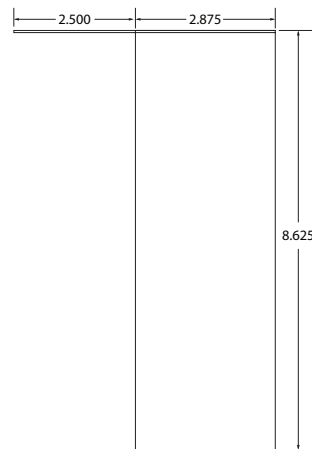

Light Gray or Black Finish

UNIVERSAL CABLE RETRACTOR

Part #: EVCS-UCR-R-05 / EVCS-UCR-R-15

LEFT SIDE

TOP VIEW

BACK

PRODUCT FEATURES

Part Number:
EVCS-UCR-R-05 (Light Gray)
EVCS-UCR-R-15 (Black)

- Ratcheting stop eliminates constant tension on cable when plugged into vehicle
- 10 ft. pull length works with up to 25' cable length
- Steel construction
- For indoor and outdoor use
- RAL 7035 (Light Gray) & Black Powder-Coat Finish
- Fits .75" to 1.50" diameter cables
(cable clamps included)
- Lifts cable sizes up to AC/80A and DC/25kW
- Mounts to wall, ceiling, or pedestal
(hardware not included)
- 1-Year Warranty