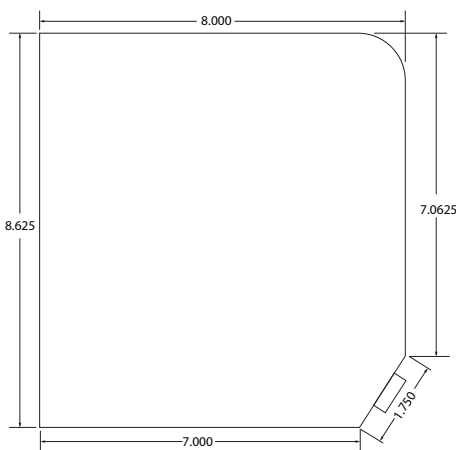

Light Gray or Black Finish

UNIVERSAL CABLE RETRACTOR

Part #: EVCS-UCR-R-05 / EVCS-UCR-R-15

LEFT SIDE

TOP VIEW

BACK

PRODUCT FEATURES

Part Number:
EVCS-UCR-R-05 (Light Gray)
EVCS-UCR-R-15 (Black)

- Ratcheting stop eliminates constant tension on cable when plugged into vehicle
- 10 ft. pull length works with up to 25' cable length
- Steel construction
- For indoor and outdoor use
- RAL 7035 (Light Gray) & Black Powder-Coat Finish
- Fits .75" to 1.50" diameter cables
(cable clamps included)
- Lifts cable sizes up to AC/80A and DC/25kW
- Mounts to wall, ceiling, or pedestal
(hardware not included)
- 1-Year Warranty