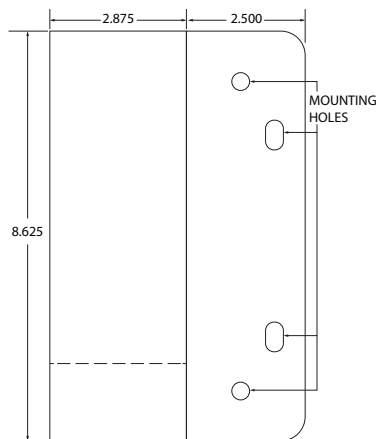

Light Gray or Black Finish

UNIVERSAL CABLE RETRACTOR

Part #: EVCS-UCR-R-05 / EVCS-UCR-R-15

LEFT SIDE

TOP VIEW

BACK

PRODUCT FEATURES

Part Number:
EVCS-UCR-R-05 (Light Gray)
EVCS-UCR-R-15 (Black)

- Ratcheting stop eliminates constant tension on cable when plugged into vehicle
- 10 ft. pull length works with up to 25' cable length
- Steel construction
- For indoor and outdoor use
- RAL 7035 (Light Gray) & Black Powder-Coat Finish
- Fits .75" to 1.50" diameter cables
(cable clamps included)
- Lifts cable sizes up to AC/80A and DC/25kW
- Mounts to wall, ceiling, or pedestal
(hardware not included)
- 1-Year Warranty