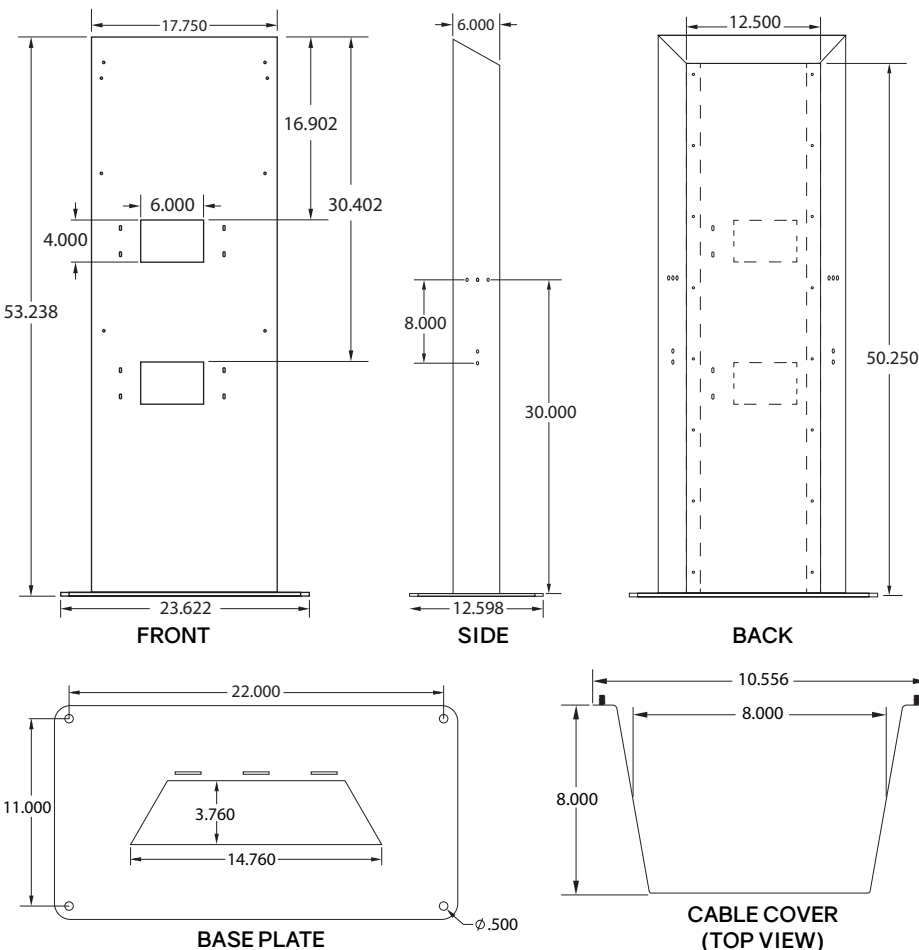

Front

Back

Shown with optional bolt-on cable retractor

Shown with ABB & Delta EVSE (not included)

DCFC PEDESTAL

Part #: EVCS-DC-P-01

PRODUCT FEATURES

Part #: EVCS-DC-P-01

- Heavy-duty aluminum construction
- Durable industrial grade powder-coat finish
- Hardware included
- Attractive design
- Engineered for stability & durability
- Full-size access panel for easy installation
- Fits models:
 - Delta 25kW Wallbox
 - ABB Terra 24kW Wallbox
- Optional cable retractor available