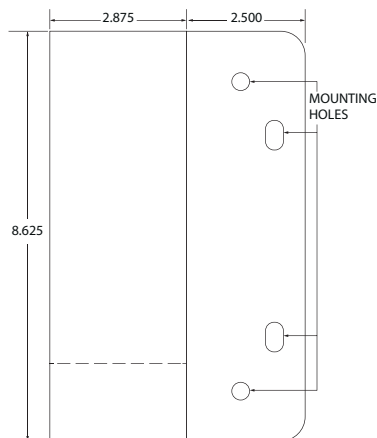

**Light Gray Finish**  
Part Numbers:  
STANDARD: EVCS-UCR-R-05  
HEAVY: EVCS-UCR-100N-R-05

**Black Finish**  
Part Numbers:  
STANDARD: EVCS-UCR-R-15

Light Gray or Black Finish.

Front

## UNIVERSAL CABLE RETRACTOR

LEFT SIDE

TOP VIEW

BACK

### **STANDARD: LEVEL 2 & 25/30kW**

Gray: EVCS-UCR-R-05

Black: EVCS-UCR-R-15

10 ft. pull length & 44 ft lbs pull force

### **HEAVY: LEVEL 3 DC CHARGERS 40kW - 200kW**

Gray: EVCS-UCR-100N-R-05

7 ft. pull length & 74 ft lbs pull force

- Ratcheting stop eliminates constant tension on the cable when plugged into a vehicle
- For indoor and outdoor use
- Light Gray (RAL 7035) and Black color options available. Heavy model only available in Light Gray.
- Steel construction with powder-coat finish
- Fits .75" to 1.50" diameter cables (specify cable diameter when ordering)
- Mounts to wall, ceiling, or pedestal (hardware not included)
- 1-Year Warranty