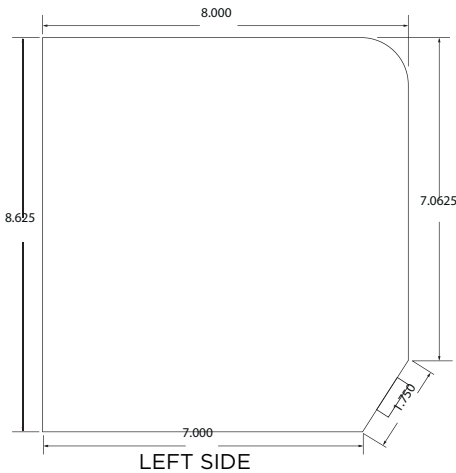

**Light Gray Finish**  
Part Numbers:  
STANDARD: EVCS-UCR-R-05  
HEAVY: EVCS-UCR-100N-R-05

**Black Finish**  
Part Numbers:  
STANDARD: EVCS-UCR-R-15

Light Gray or Black Finish.

Front

## UNIVERSAL CABLE RETRACTOR

LEFT SIDE

TOP VIEW

BACK

### **STANDARD: LEVEL 2 & 25/30kW**

Gray: EVCS-UCR-R-05

Black: EVCS-UCR-R-15

10 ft. pull length & 44 ft lbs pull force

### **HEAVY: LEVEL 3 DC CHARGERS 40kW - 200kW**

Gray: EVCS-UCR-100N-R-05

7 ft. pull length & 74 ft lbs pull force

- Ratcheting stop eliminates constant tension on the cable when plugged into a vehicle
- For indoor and outdoor use
- Light Gray (RAL 7035) and Black color options available. Heavy model only available in Light Gray.
- Steel construction with powder-coat finish
- Fits .75" to 1.50" diameter cables (specify cable diameter when ordering)
- Mounts to wall, ceiling, or pedestal (hardware not included)
- 1-Year Warranty