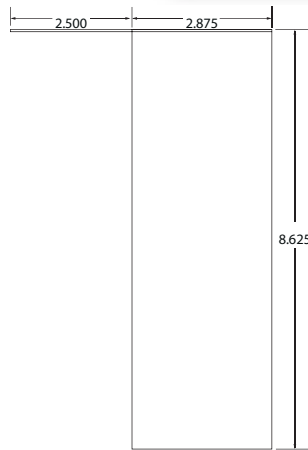

Light Gray or Black Finish.

UNIVERSAL CABLE RETRACTOR

TOP VIEW

PRODUCT FEATURES

STANDARD: LEVEL 2 & 25/30kW

Gray: EVCS-UCR-R-05

Black: EVCS-UCR-R-15

10 ft. pull length & 44 ft lbs pull force

HEAVY: LEVEL 3 DC CHARGERS 40kW - 200kW

Gray: EVCS-UCR-100N-R-05

7 ft. pull length & 74 ft lbs pull force

- Ratcheting stop eliminates constant tension on the cable when plugged into a vehicle
- For indoor and outdoor use
- Light Gray (RAL 7035) and Black color options available. Heavy model only available in Light Gray.
- Steel construction with powder-coat finish
- Fits .75" to 1.50" diameter cables (specify cable diameter when ordering)
- Mounts to wall, ceiling, or pedestal (hardware not included)
- 1-Year Warranty