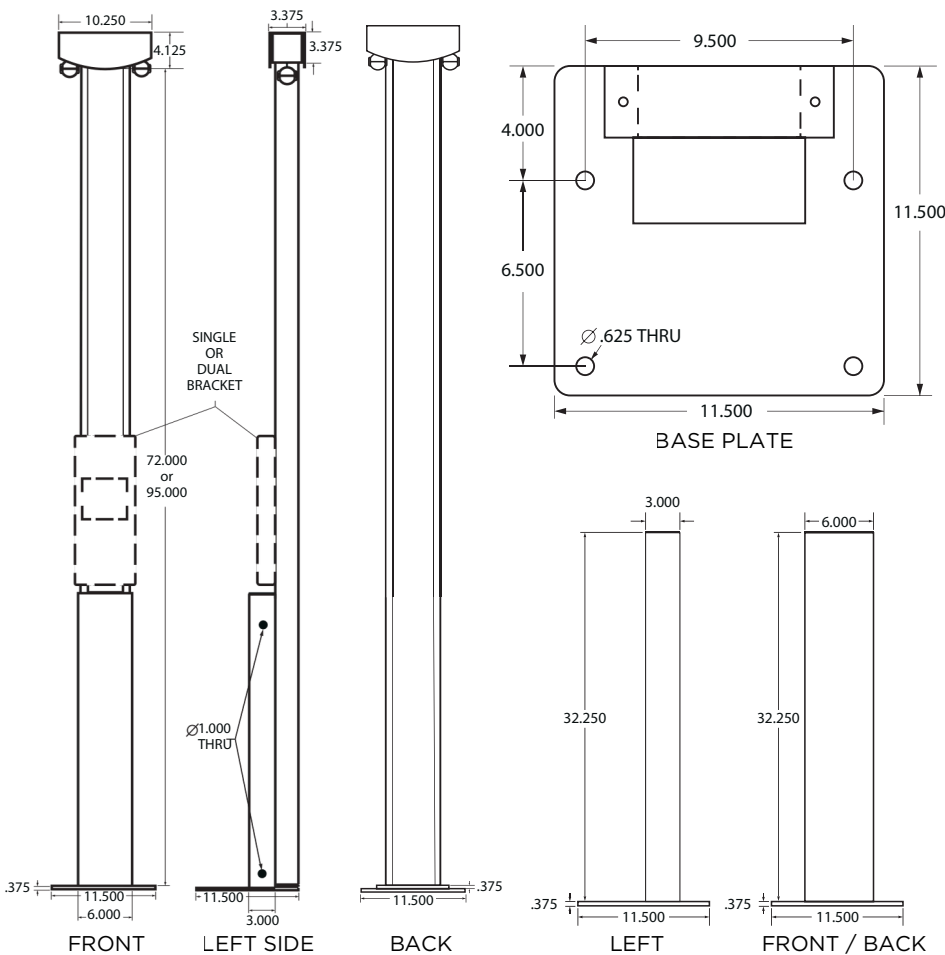

Shown as 72" w/ Dual Mounting Bracket

Shown as 72" w/ Single Mounting Bracket

Shown as 72" without Mounting Bracket

Shown as 72" Dual Mount Configuration

EZ-PULL PEDESTAL

PRODUCT FEATURES

- Aluminum construction with stainless steel hardware
- Durable powder-coat finish
- Simple weight & pulley retractor system provides minimal service requirements
- Optional slide-in graphics and branding options
- Compatible with most Level 2 chargers
- Available for single or dual units
- Available in 72" (for up to 20' cables) & 95" (for up to 25' cables)

EVCS200-PRD160-202301-REV-B